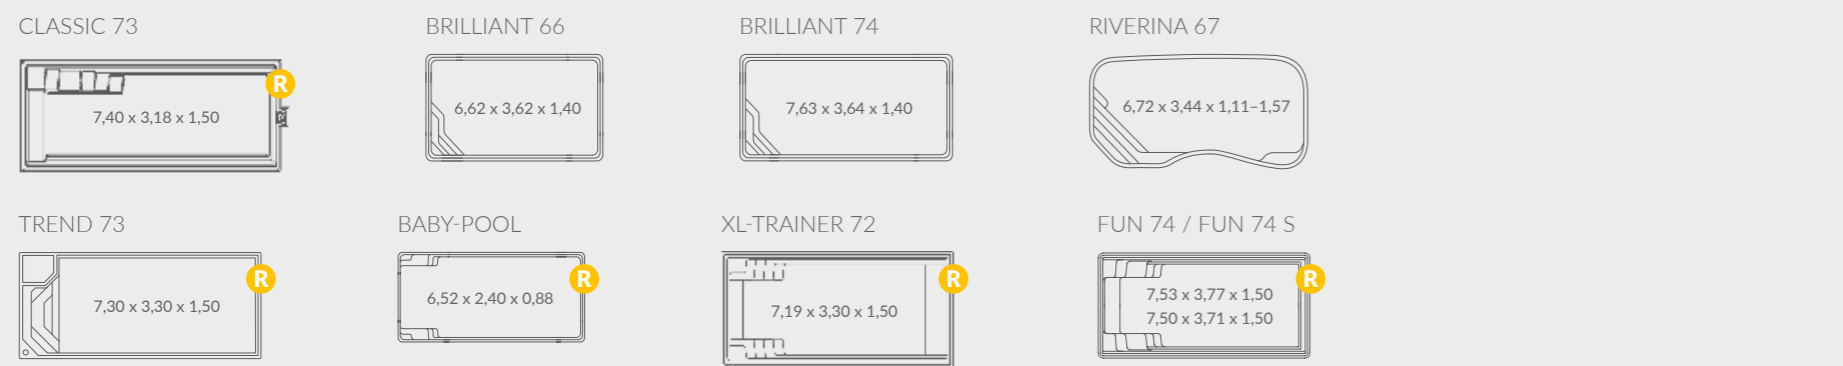

CYBER WHITE | Thajsko

PAPYRUS WHITE | Grécko

MODELY BAZÉNOV

MODELY

PLUNGE POOLS

SMALL

HIGH-END

MEDIUM